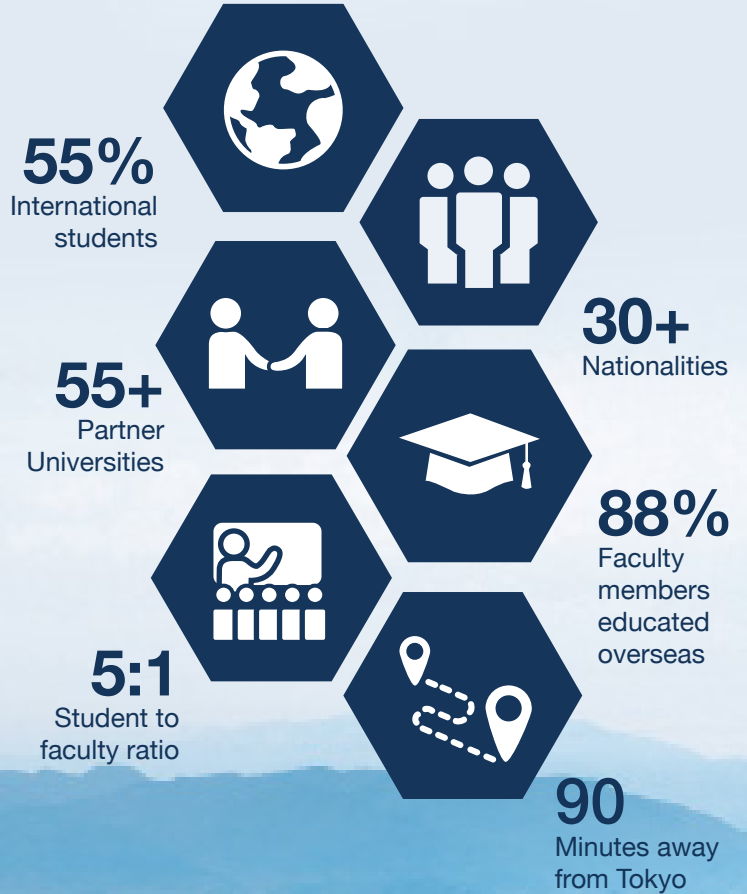

Liberal Arts Education

Courses in Arts & Music, Japan Studies, Global Business & Economics, Politics, Sociology, Psychology and others. Workshops in Japanese Instruments, Martial Arts, Performing & Visual Arts, and Music.

Japan Area Studies & Language Program

Understand Japan with a cross-disciplinary approach that includes experiential Japanese arts and culture workshops. Japanese language courses from a beginner to advanced level.

Scholarship Opportunity

JASSO Scholarship for Short-term Study in Japan currently available (Monthly stipend: JPY 80,000).

iCLA

International College of Liberal Arts

Study Period

Spring : Early Apr to Early Aug

International College of Liberal Arts (iCLA), Yamanashi Gakuin University 2-7-17 Sakaori, Kofu, Yamanashi, 400-0805, Japan.